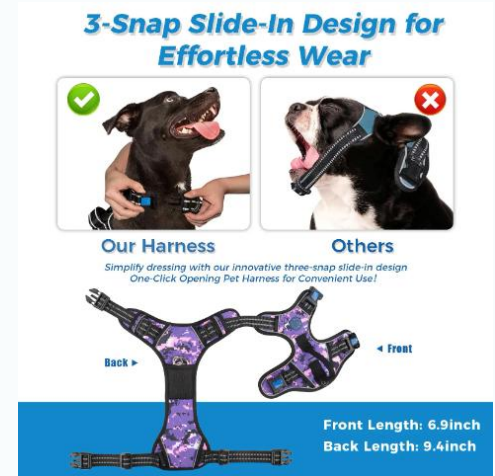

BLACK

Item **DH039**

[SUPPORT OEM/ODM]