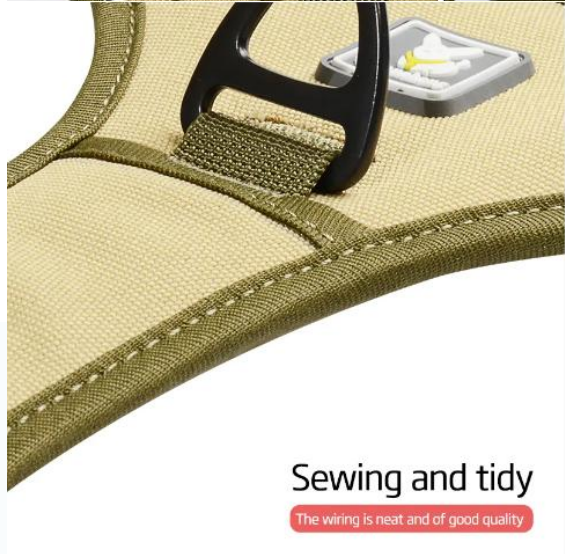

# ARMY GREEN

Item	DH030
------	-------

**【SUPPORT OEM/ODM】**

Close range gripper

Easy to control the dog to keep the dog safe

Portable backpack for pets

Disassembly convenient civilized dog

Sewing and tidy