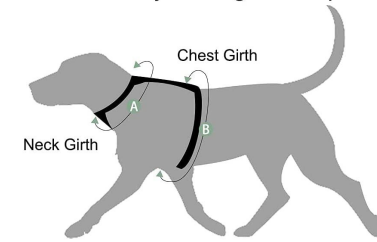

### MULTIFUNCTIONAL HARNESS

- Reinforced Handle**  
for instant control
- Highly Reflective Trim**  
eye catching for extra safe
- Air Mesh Padded**  
Breathable, Soft & Comfortable

### Size Chart

Please measure your dog before purchasing

Size(inch)	Neck Girth	Chest Girth	Belly Length
S	13-19	14.5 -26	7.5-8.5
M	15-21	17-31.5	9.5-11.2
L	18-28	19.5-36.5	10.6-12.5
XL	21-35	21.5-42	12-14.5