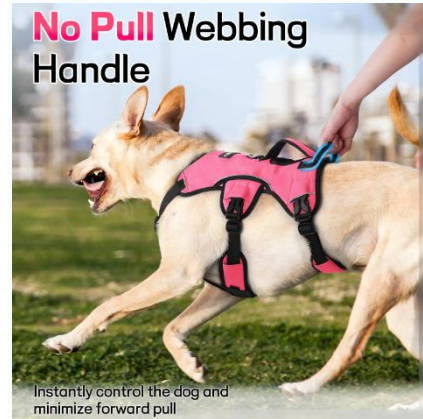

BLACK

PINK

BLUE

RED

GREY

Item DH036

【SUPPORT OEM/ODM】