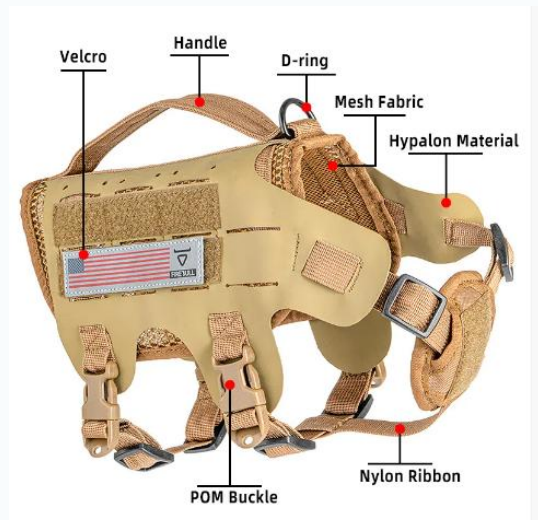

KHAKI

Item	DH035

【SUPPORT OEM/ODM】