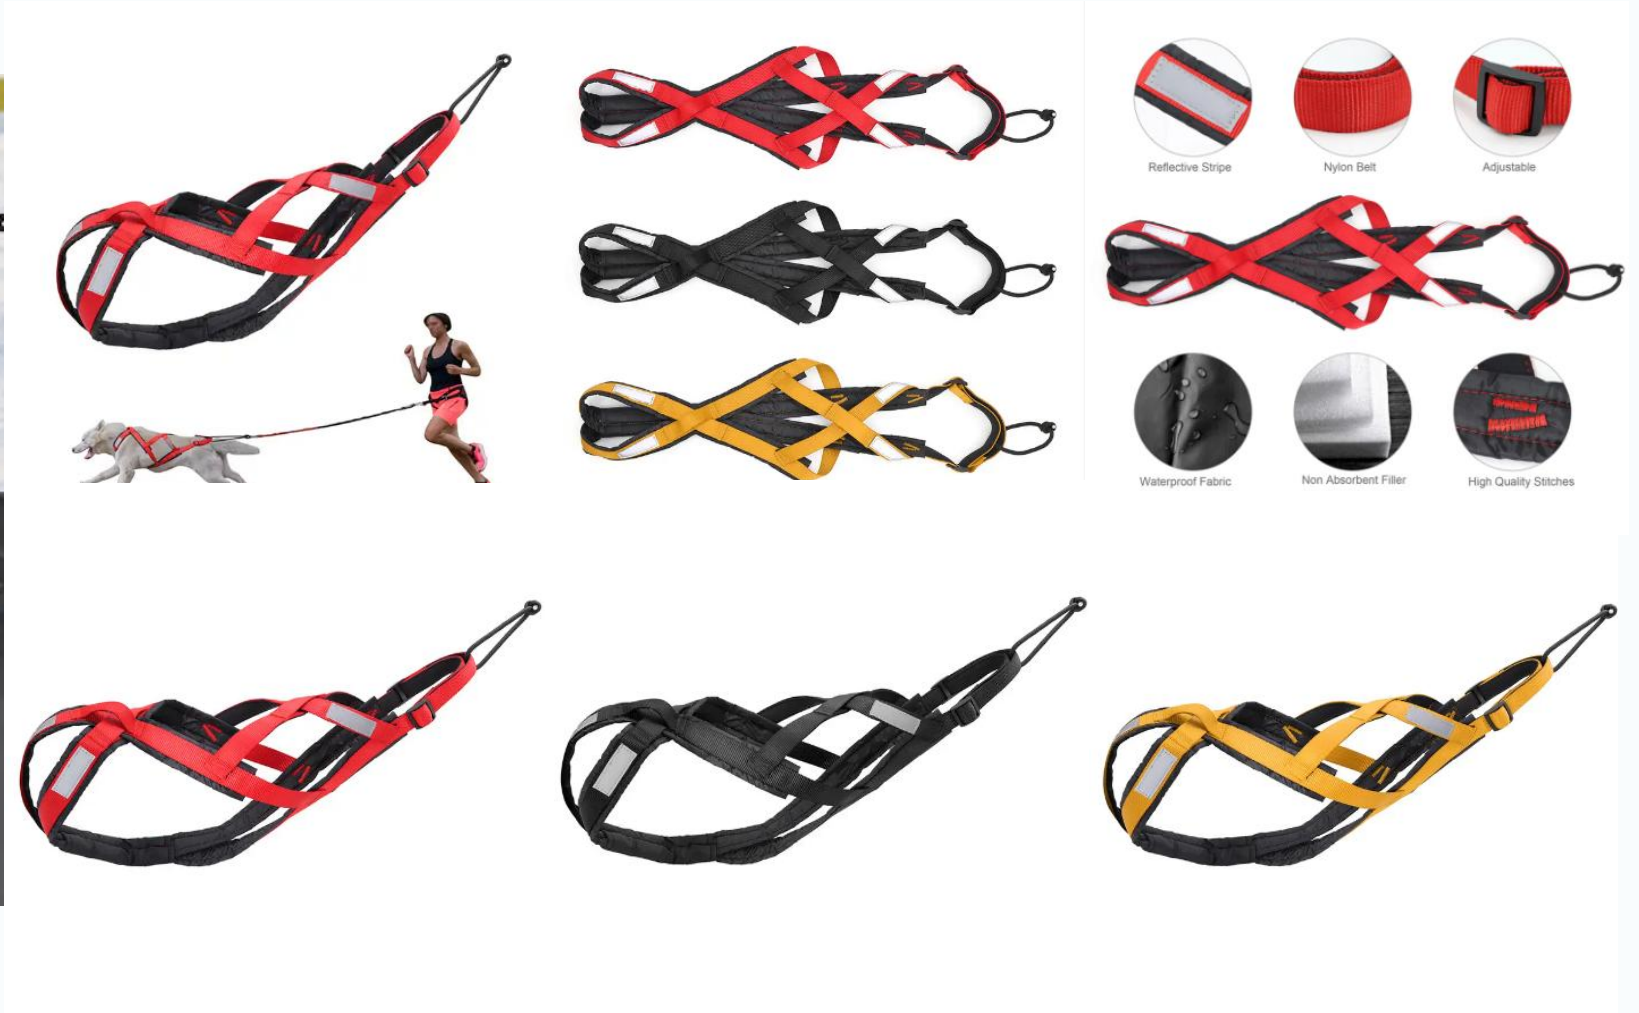

**【SUPPORT OEM/ODM】**

**Black**

**Khaki**

**Army green**

**Camouflage**

<b>Item</b>	<b>DH041</b>
-------------	--------------

**【SUPPORT OEM/ODM】**

Sled Dog Harness