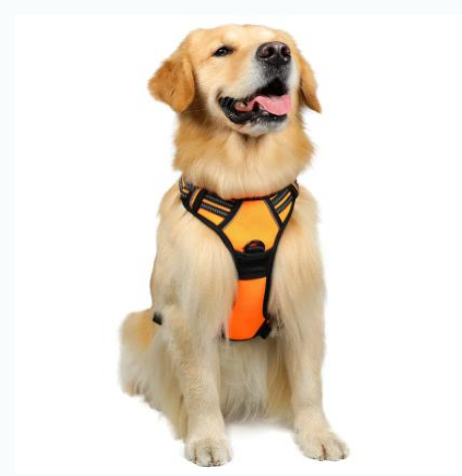

ORANGE

Item

DH004

【SUPPORT OEM/ODM】