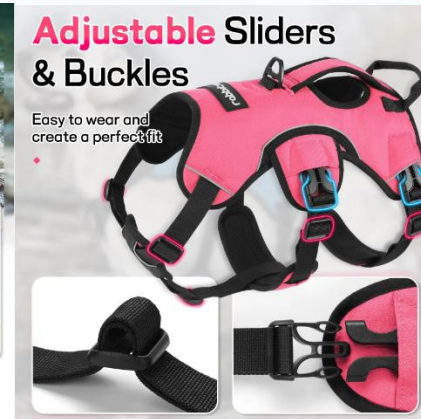

BLACK

PINK

BLUE

RED

GREY

Item DH036

【SUPPORT OEM/ODM】